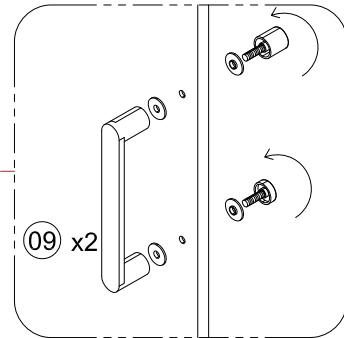

Tools required (Tools not provided)

Installation Instructions

1.

	L	W
760x900	730-750	870-890
800x1000	770-790	970-990
800x1200	770-790	1170-1190

1-1	<p>⓪3 x2</p>
1-2	<p>Ø6x40mm</p>
1-3	<p>⓪5 x6</p>
1-4	

2.

6.

Step B: Please adjust the top roller up and down with the screw shown below using a screwdriver

7.

8.

Care Instructions:
Do not use your shower enclosure within 24 hours of assembly. Do not use caustic cleaning products or abrasive material when cleaning your shower enclosure .