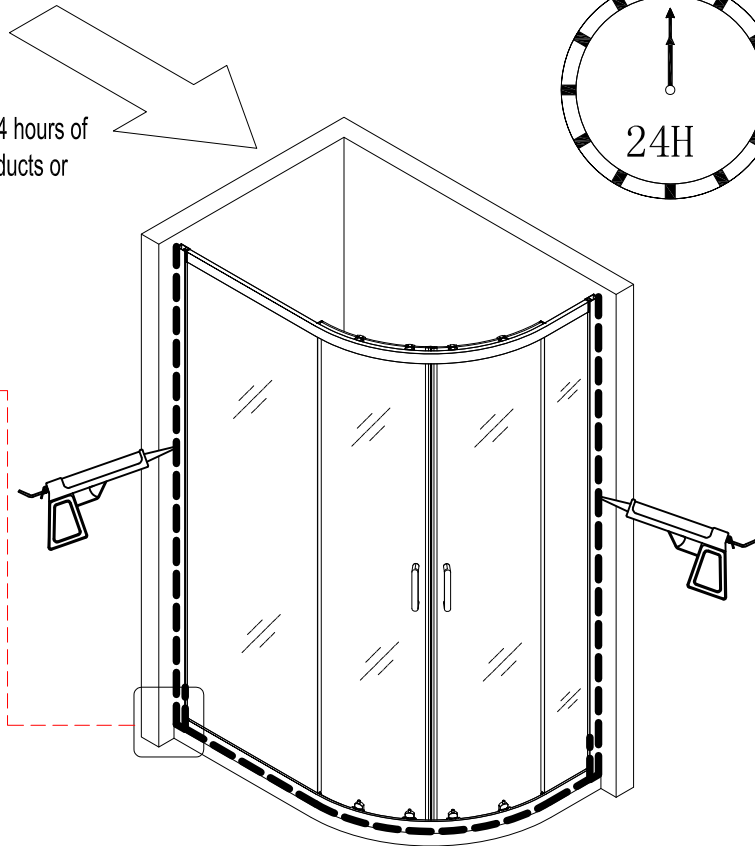

Tools required (Tools not provided)

Installation Instructions

1.

	L	W
760x900	730-750	870-890
800x1000	770-790	970-990
800x1200	770-790	1170-1190

1-1	<p>⓪3 x2</p>
1-2	<p>Ø6x40mm</p>
1-3	<p>⓪5 x6</p>
1-4	

2.

6.

Step B: Please adjust the top roller up and down with the screw shown below using a screwdriver

7.

8.

Care Instructions:
Do not use your shower enclosure within 24 hours of assembly. Do not use caustic cleaning products or abrasive material when cleaning your shower enclosure .